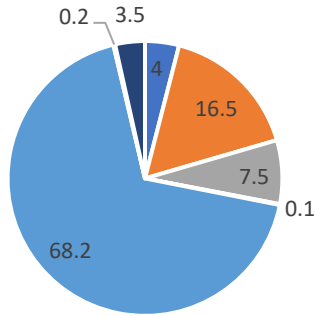

### Student Demographics at Chelmsford Public Schools

Data from Massachusetts DESE as of 2021

- African American/Black
- Asian
- Hispanic
- Native Hawaaian/Pacific Islander
- White
- American Indian/Alaska Native
- Multi Race/Non-Hispanic

### Student Demographics in Massachusetts

Data from Massachusetts DESE as of 2021

- African American/Black
- Asian
- Hispanic
- Native Hawaaian/Pacific Islander
- White
- American Indian/Alaska Native
- Multi Race/Non-Hispanic