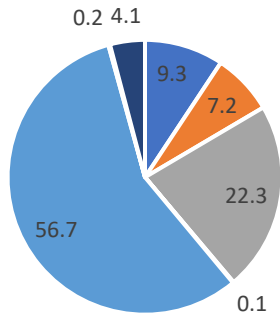

### Student Demographics at Chelmsford Public Schools

Data from Massachusetts DESE as of 2021

- African American/Black
- Asian
- Hispanic
- Native Hawaaian/Pacific Islander
- White
- American Indian/Alaska Native
- Multi Race/Non-Hispanic

### Student Demographics in Massachusetts

Data from Massachusetts DESE as of 2021

- African American/Black
- Asian
- Hispanic
- Native Hawaaian/Pacific Islander
- White
- American Indian/Alaska Native
- Multi Race/Non-Hispanic