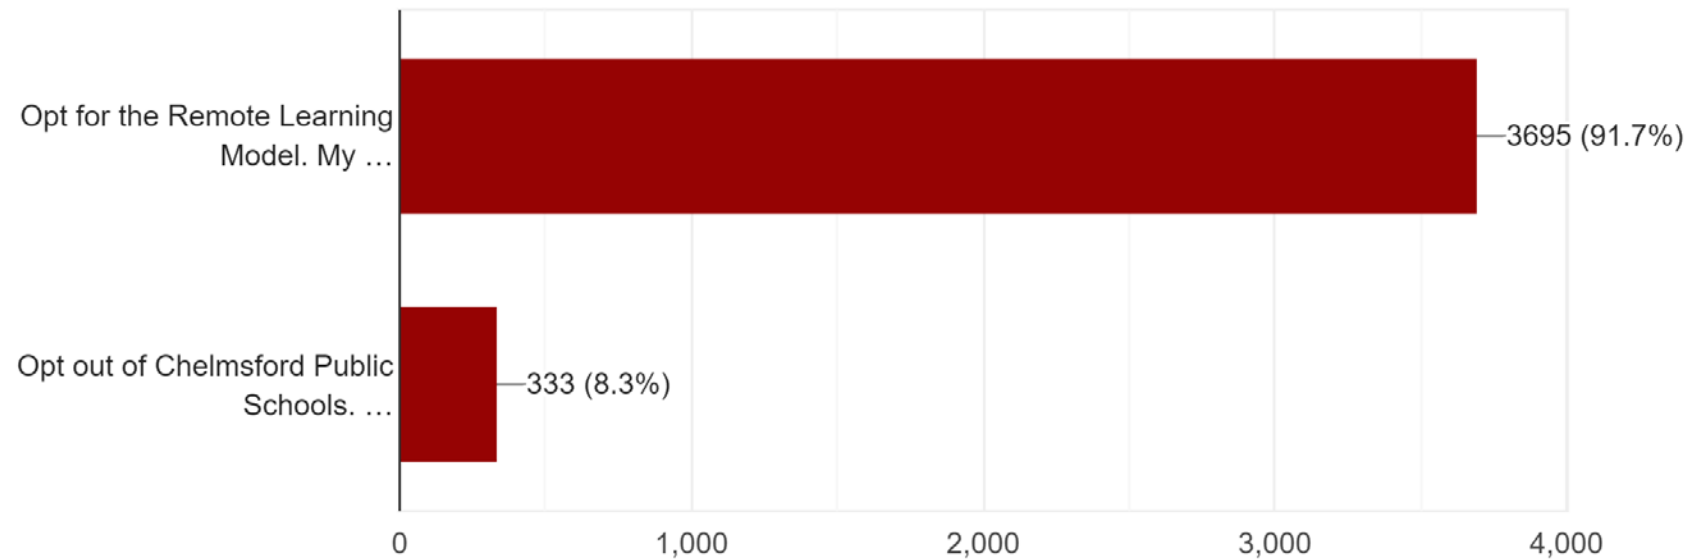

Parent Feedback in Remote Learning Model

If the school committee approves and the school unions agree to begin the 2020/21 school year in the Remote Learning Model, I would:

4,028 responses

If the school committee approves and the school unions agree to begin the 2020/21 school year in the Remote Learning Model, I would:

- Opt out of the Chelmsford Public Schools. I would enroll my child in a private/parochial school or homeschool.

Grade Level	No. of Students
PreK	17
K	48
1	23
2	33
3	30
4	28
5	20
6	17
7	17
8	25
9	23
10	21
11	17
12	14
Total:	333