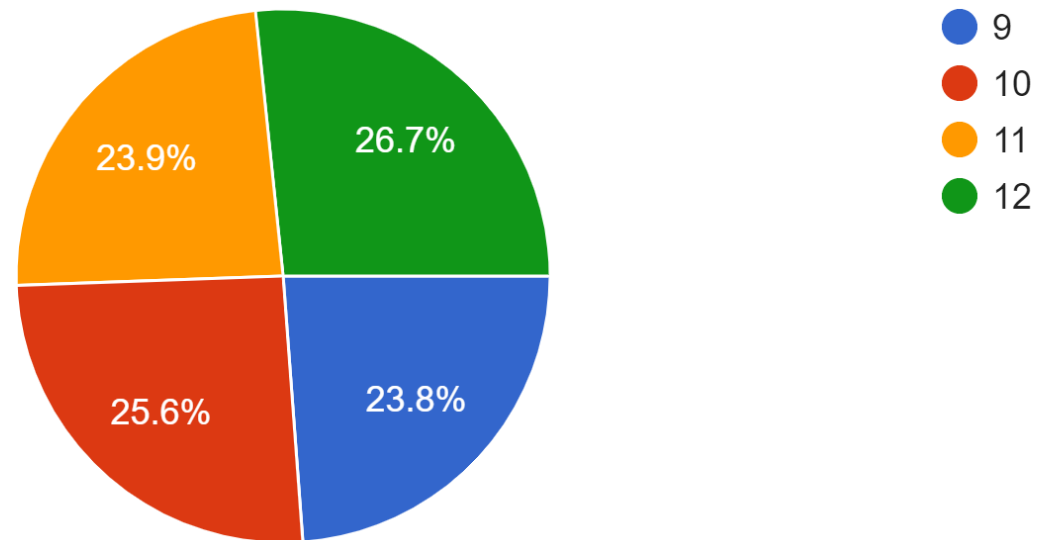

# School Level Survey Participation: Elementary

My child is entering the following grade level for the start of the 2020/21 school year:

1,653 responses

# School Level Survey Participation: Middle

My child is entering the following grade level for the start of the 2020/21 school year:

1,160 responses

# School Level Survey Participation: High School

My child is entering the following grade level for the start of the 2020/21 school year:

1,159 responses