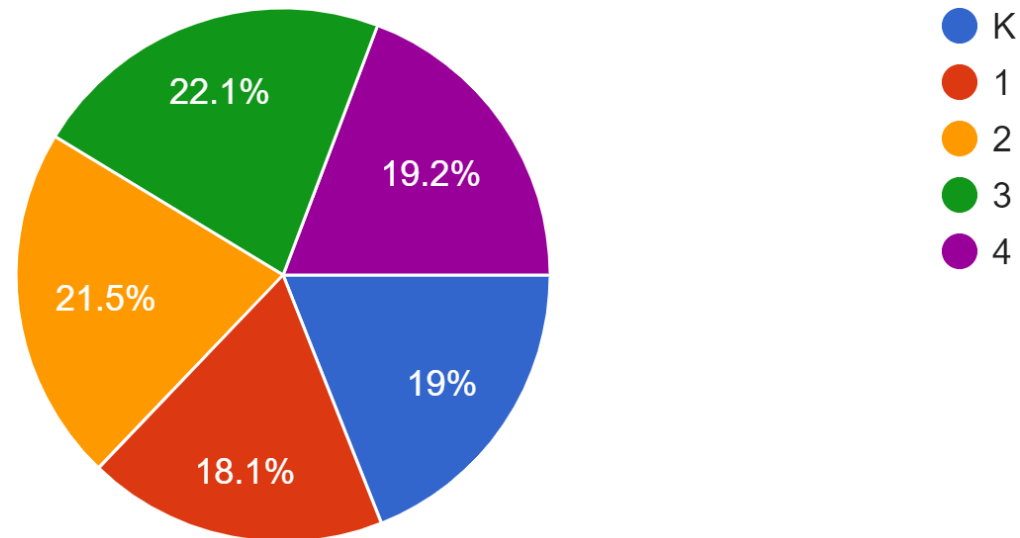

# School Level Survey Participation

My child would/will be attending the following school for the start of the 2020/21 school year:  
4,028 responses

# School Level Survey Participation: Elementary

My child is entering the following grade level for the start of the 2020/21 school year:

1,653 responses

# School Level Survey Participation: Middle

My child is entering the following grade level for the start of the 2020/21 school year:

1,160 responses