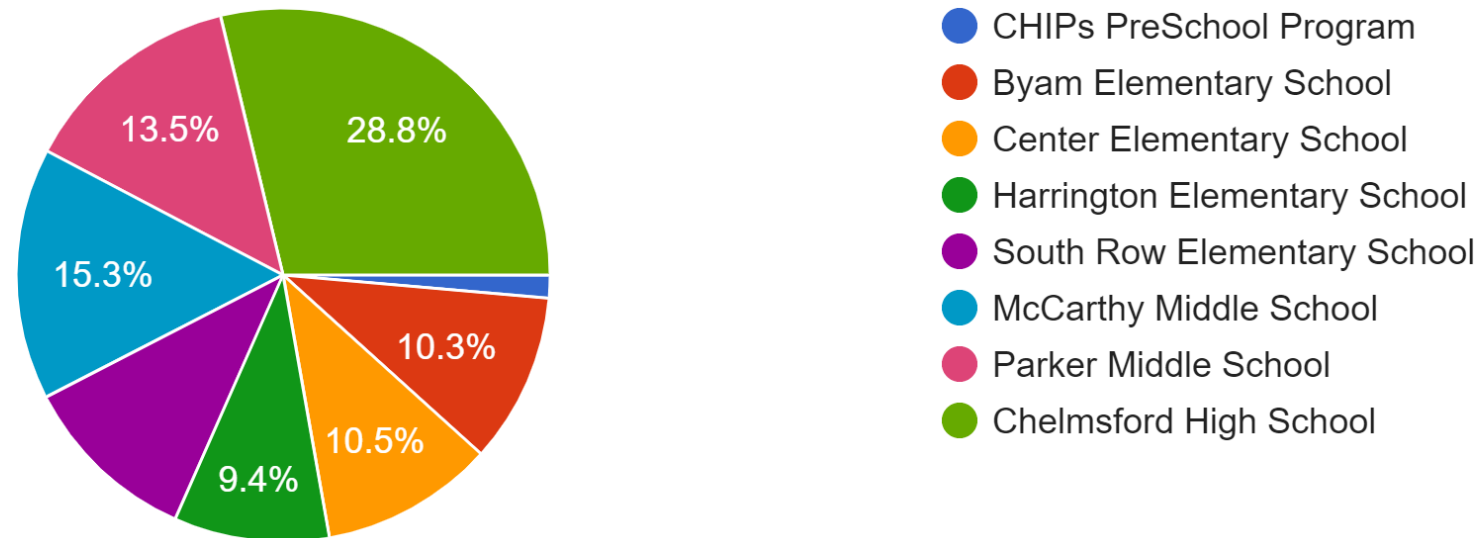

# School Level Survey Participation

My child would/will be attending the following school for the start of the 2020/21 school year:  
4,028 responses