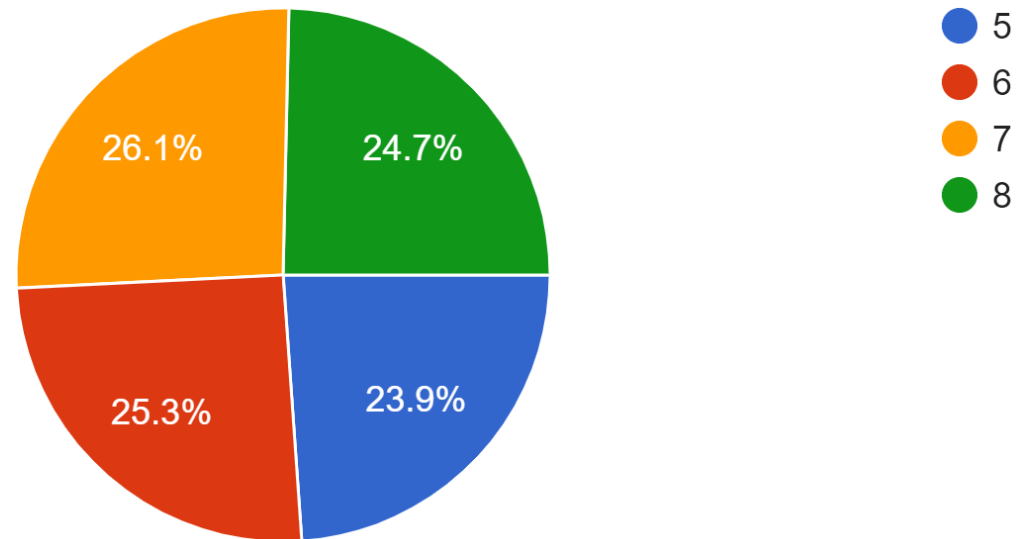

# School Level Survey Participation

My child would/will be attending the following school for the start of the 2020/21 school year:  
4,028 responses

# School Level Survey Participation: Elementary

My child is entering the following grade level for the start of the 2020/21 school year:

1,653 responses

# School Level Survey Participation: Middle

My child is entering the following grade level for the start of the 2020/21 school year:

1,160 responses